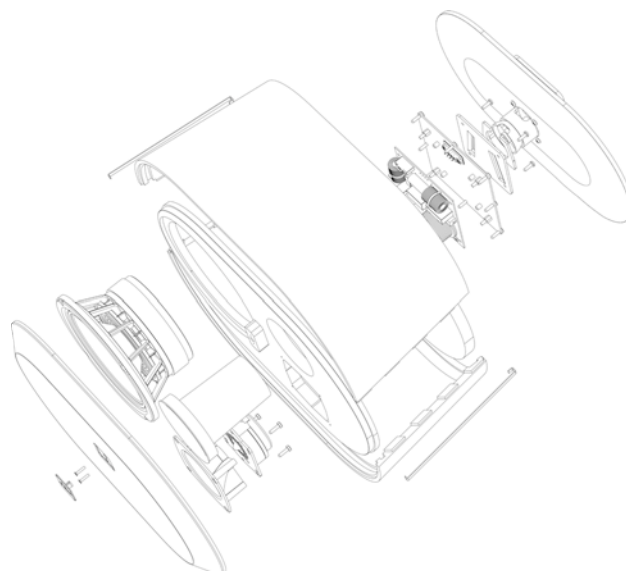

Technical specifications

Dimensions	47 x 30 x 23cm
Weight	8.0kg
Loudspeaker materials	Multi-ply wood
Standard finishes	Deep Black, Pure White and Natural

Nominal impedance	8 Ohms
Maximum power	250W
Input connector	Euro-block chainable

Sensitivity	91.5dB / 1W / 1m
Max SPL at 1 m	113dB
Frequency response at -10 dB	47Hz - 20kHz
Directivity	1 kHz: 130 / 120° 4kHz: 80 / 80°
Drivers	8" woofer + 1" compression

100V OPTION DATA :	
Transformer type	Toroidal.
Single tap	100W
Max SPL at 1m	109dB
Frequency response	47Hz - 20kHz
Weight including 100V option	9.33kg