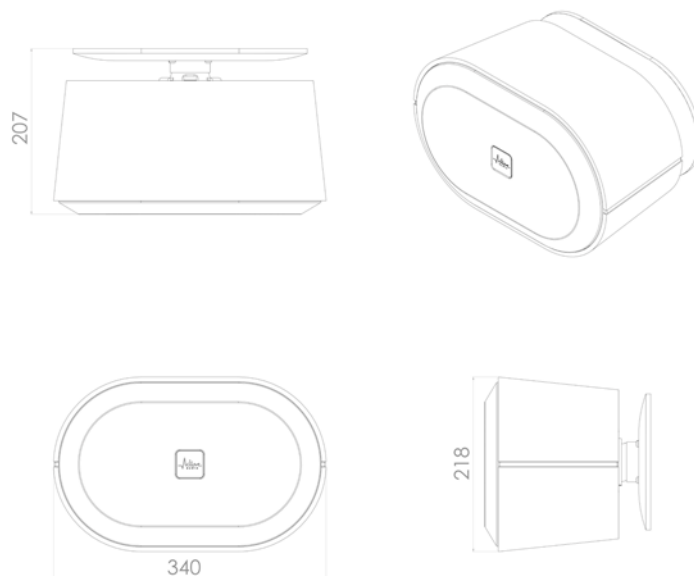

AT THE HEART OF THE VENDÔME FIVE