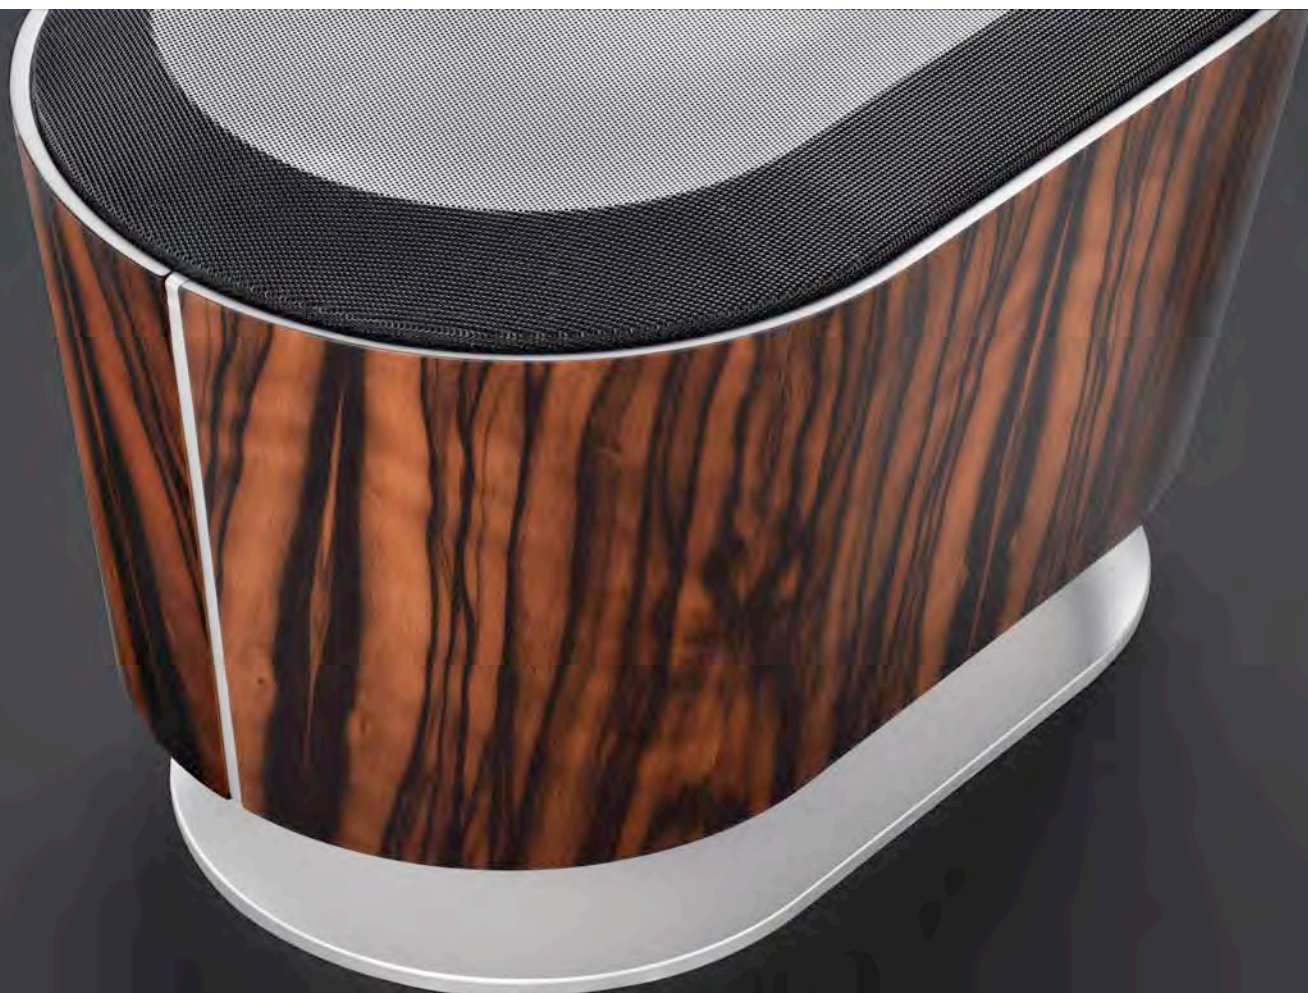

When we began picturing the Vendôme range in our minds, we were determined to push the envelope even further than the products currently available in the market : it is not enough to just be reliable, loud or beautiful. We wanted a product that would harness all three qualities at the same time while offering so much more.

The Vendôme Eight was thus born: a loudspeaker combining the qualities of a professional loudspeaker containing an 8" woofer with a design that cus-

tomers would want to keep in full view.

Say goodbye to angles and unrefined paintwork. Cutting an all-curve figure, Vendôme Eight uses noble materials and comes in a range of high-end finishes.

With its extended bandwidth and high dynamic capacities, Vendôme Eight will be the perfect ally for venues that may sometimes require sound levels kept at a comfortable level.