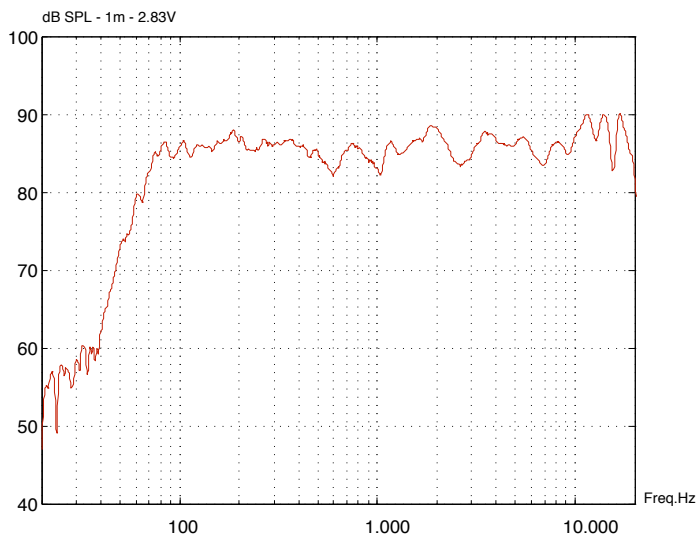

AT THE HEART OF THE VENDÔME FIVE

Technical specifications

Dimensions	34 x 22 x 17cm	Nominal impedance	8 Ohms
Weight	4.4kg	Maximum power	170W
Loudspeaker materials	Multi-ply wood	Input connector	Euro-block chainable
Standard finishes	Deep Black, Pure White and Natural		
		100V OPTION DATA :	
Sensitivity	87dB / 1W / 1m	Transformer type	Toroidal.
Max SPL at 1 m	108dB	Single tap	50W
Frequency response at -10 dB	60Hz - 20kHz	Max SPL at 1m	104dB
Directivity	1kHz: 190 / 190° 4kHz: 120 / 110°	Frequency response	60Hz - 20kHz
Drivers	5" woofer + 1" compression	Weight including 100V option	5.77kg