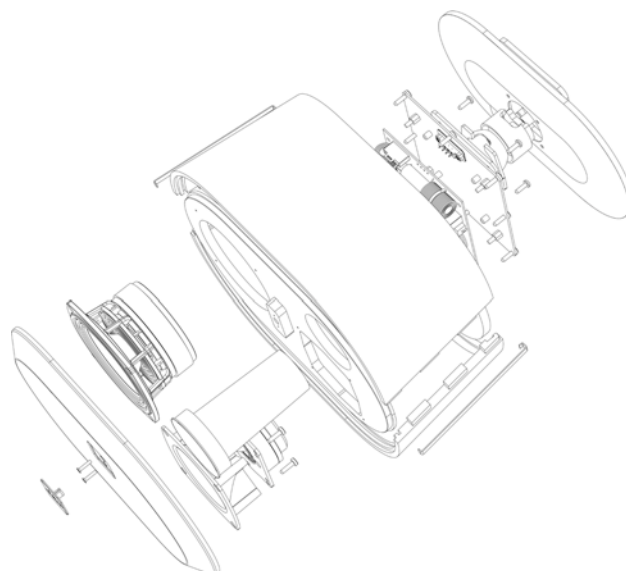

Technical specifications

Dimensions	34 x 22 x 17cm	Nominal impedance	8 Ohms
Weight	4.4kg	Maximum power	170W
Loudspeaker materials	Multi-ply wood	Input connector	Euro-block chainable
Standard finishes	Deep Black, Pure White and Natural		
		100V OPTION DATA :	
Sensitivity	87dB / 1W / 1m	Transformer type	Toroidal.
Max SPL at 1 m	108dB	Single tap	50W
Frequency response at -10 dB	60Hz - 20kHz	Max SPL at 1m	104dB
Directivity	1kHz: 190 / 190° 4kHz: 120 / 110°	Frequency response	60Hz - 20kHz
Drivers	5" woofer + 1" compression	Weight including 100V option	5.77kg