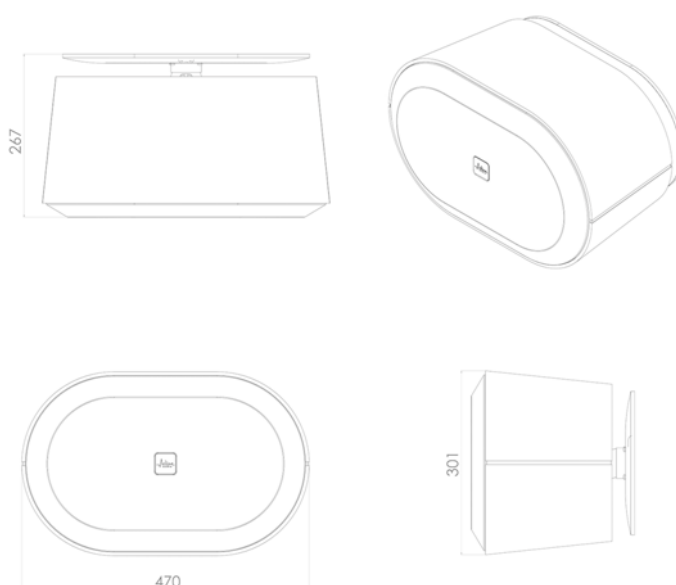

Technical specifications

Dimensions	47 x 30 x 23cm
Weight	8.0kg
Loudspeaker materials	Multi-ply wood
Standard finishes	Deep Black, Pure White and Natural

Nominal impedance	8 Ohms
Maximum power	250W
Input connector	Euro-block chainable