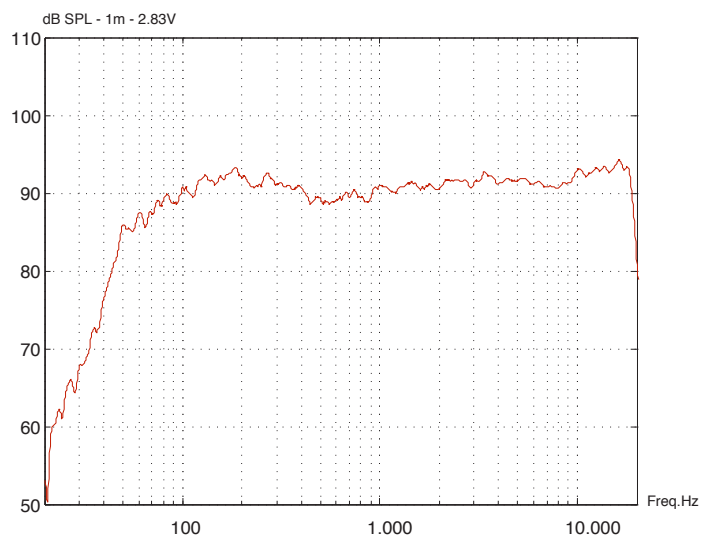

Technical specifications

Dimensions	47 x 30 x 23cm
Weight	8.0kg
Loudspeaker materials	Multi-ply wood
Standard finishes	Deep Black, Pure White and Natural

Nominal impedance	8 Ohms
Maximum power	250W
Input connector	Euro-block chainable

Sensitivity	91.5dB / 1W / 1m
Max SPL at 1 m	113dB
Frequency response at -10 dB	47Hz - 20kHz
Directivity	1 kHz: 130 / 120° 4kHz: 80 / 80°
Drivers	8" woofer + 1" compression

100V OPTION DATA :	
Transformer type	Toroidal.
Single tap	100W
Max SPL at 1m	109dB
Frequency response	47Hz - 20kHz
Weight including 100V option	9.33kg